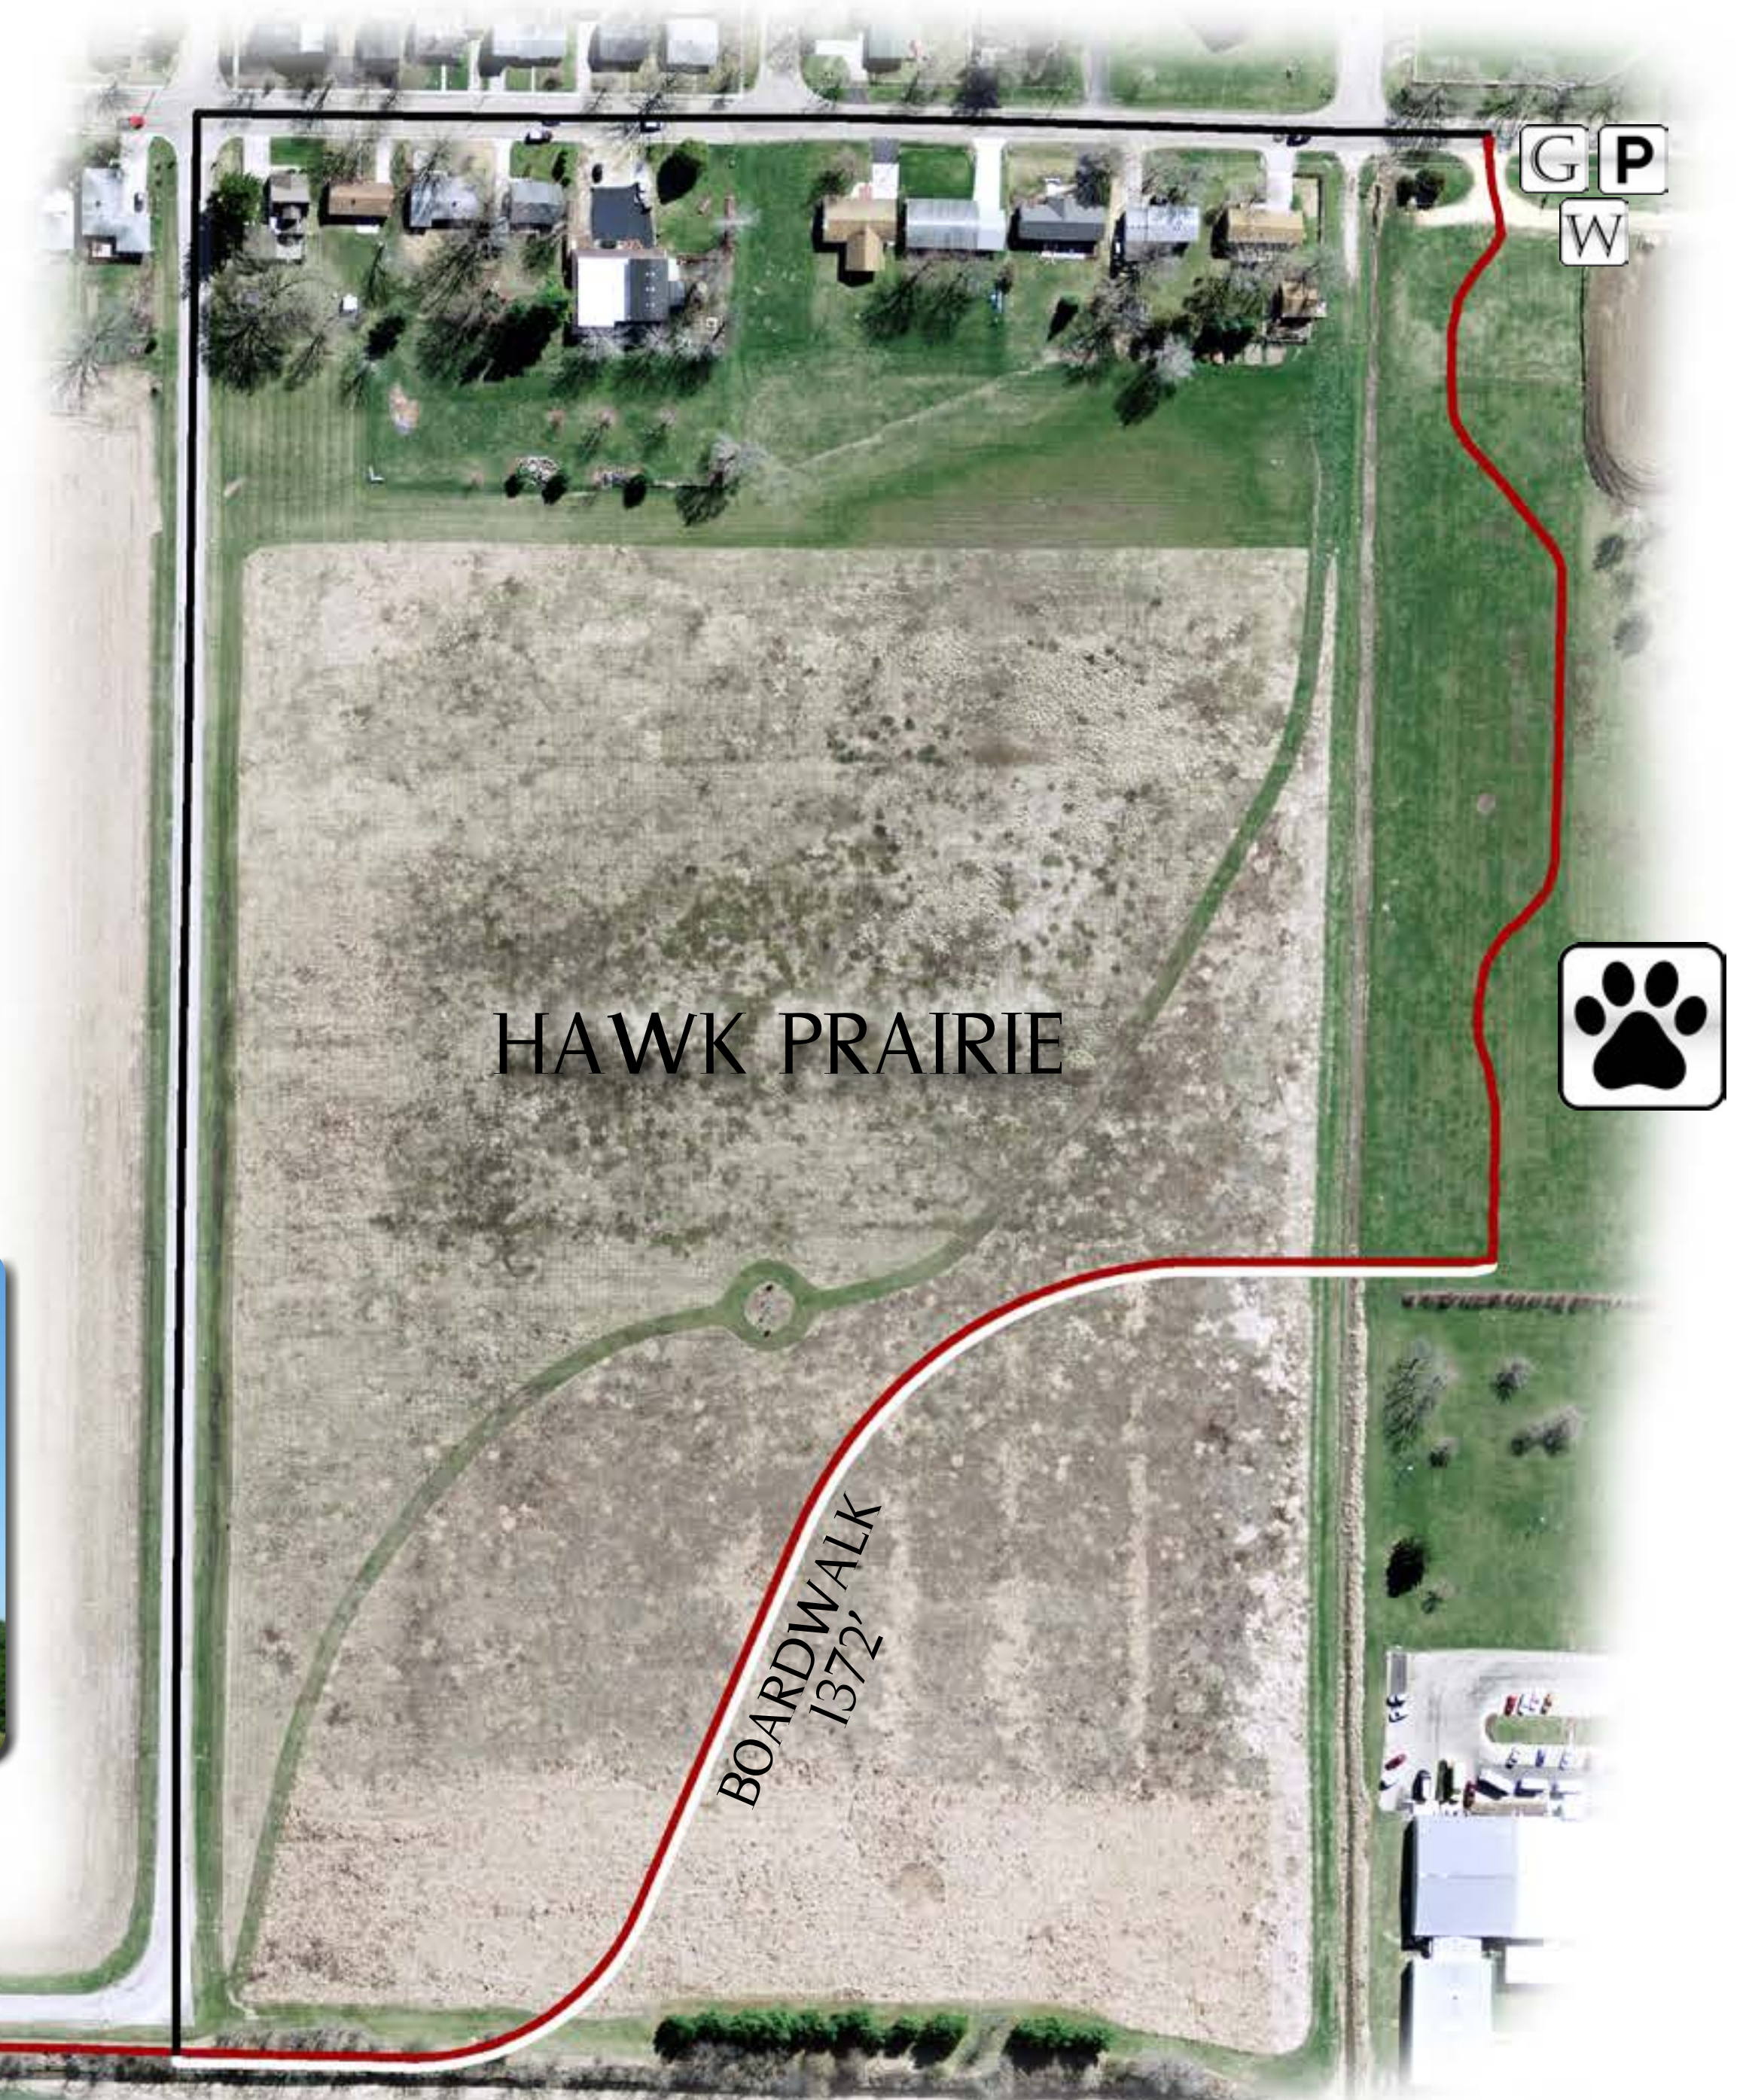

Oregon Park District "We create fun for a lifetime."

Park West Trail System

TRAIL	COLOR	DISTANCE
North Loop		2727' or .51 Miles
Central Loop		4374' or .83 Miles
Boardwalk		2760' or .52 Miles
Large Loop		5961' or 1.13 Miles
Garden Trail		2521' or .48 Miles
Full Trail		11,242' or 2.13 Miles

Splash Canyon Spray Park

'Wiggly Field' Dog Park

Amphitheater

Community Garden

'Working the Land' Sculpture

Prairie Side Skate Park

'Solar Reef' Sculpture

Restrooms

Dogs must be properly leashed at all times!
Dogs are prohibited within 50 feet of all athletic fields, playgrounds, shelters or designated park district programs.

Pursuant to Park Use Ordinance 10.01 (2)