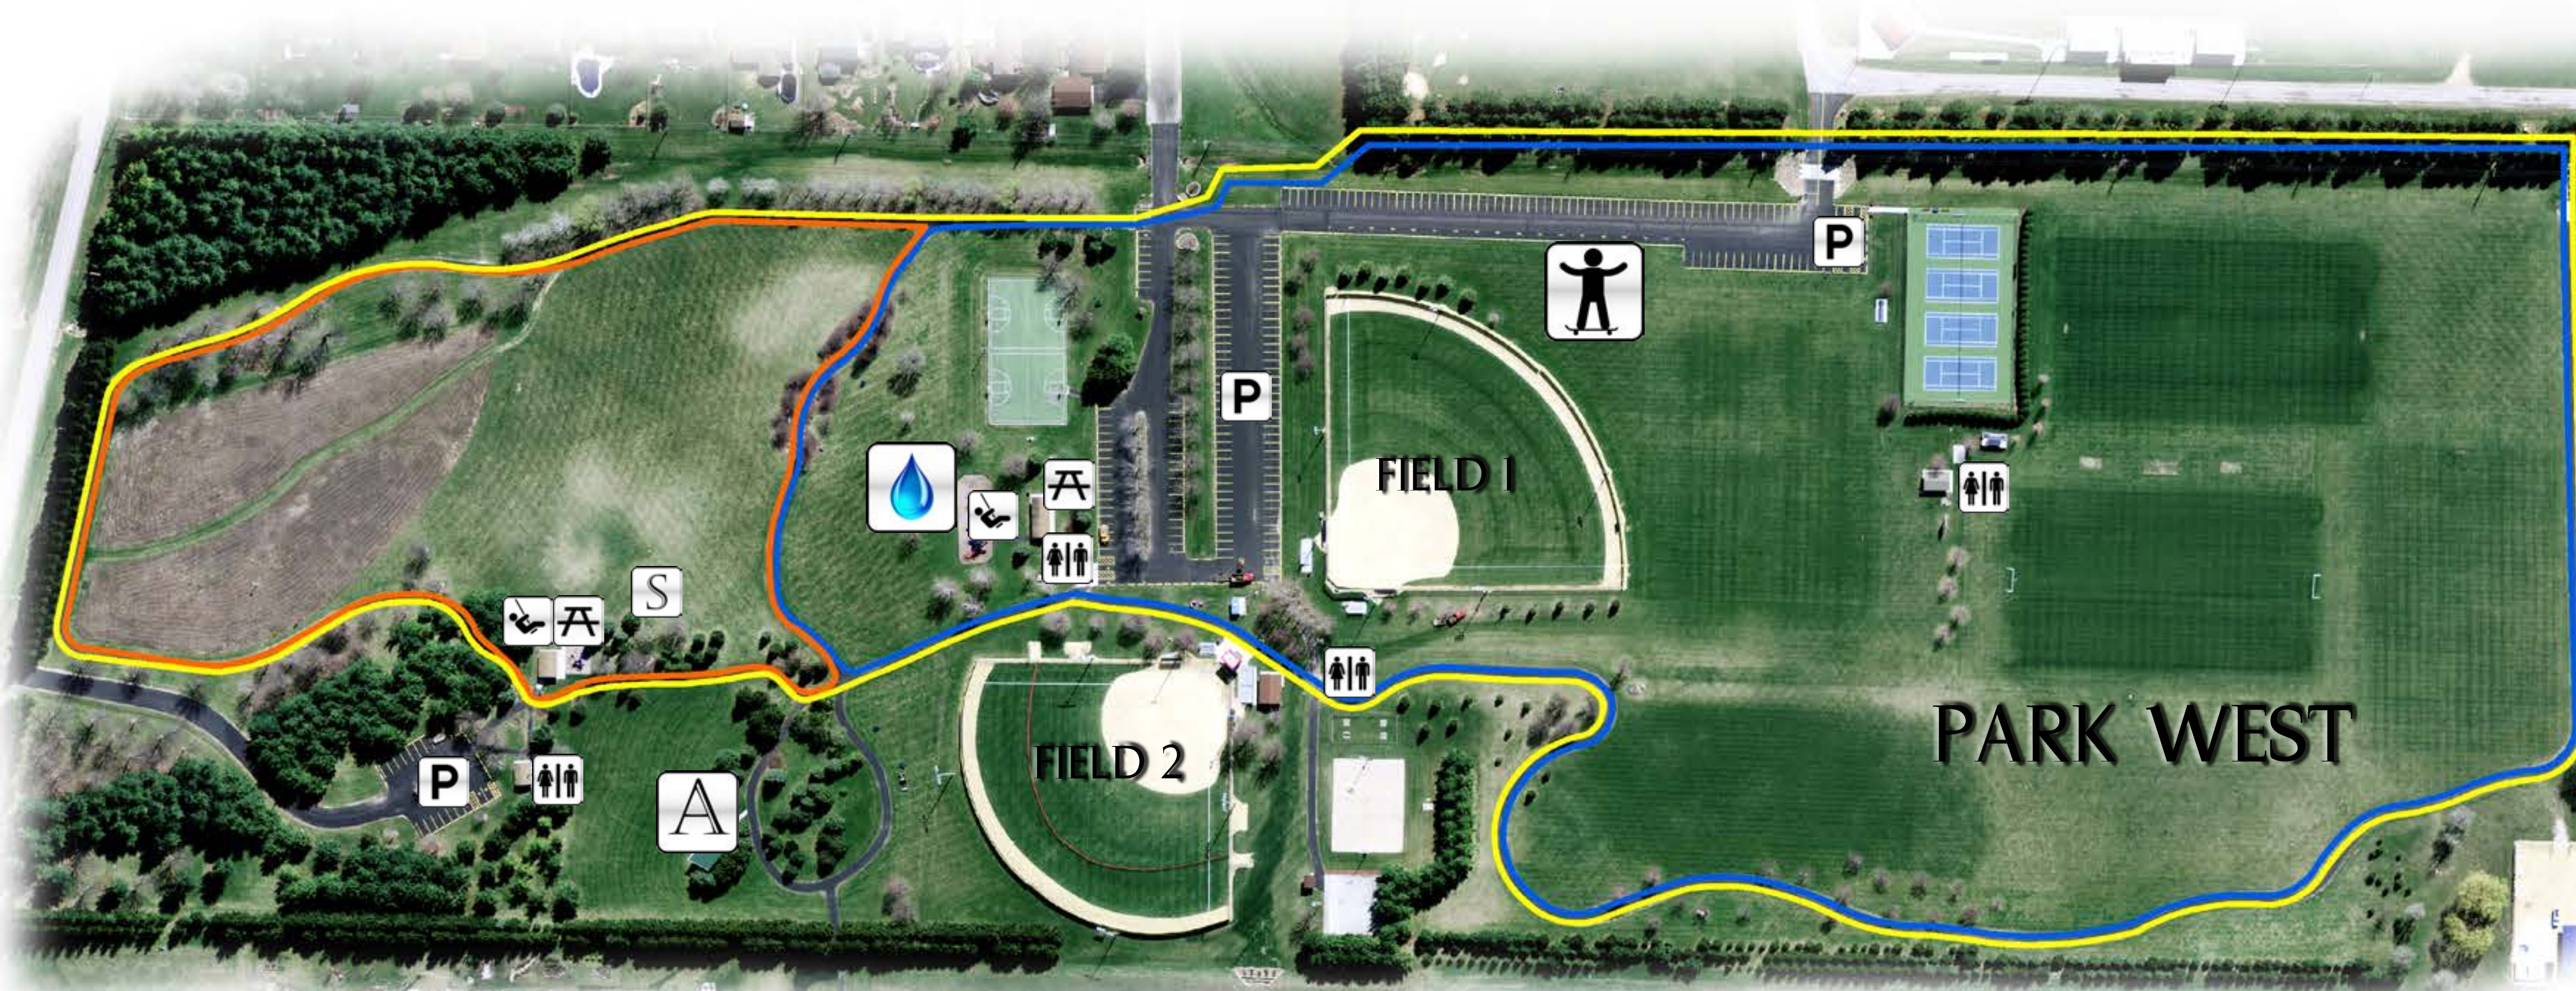

Oregon Park District "We create fun for a lifetime."

Park West Trail System

TRAIL	COLOR	DISTANCE
North Loop		2727' or .51 Miles
Central Loop		4374' or .83 Miles
Boardwalk		2760' or .52 Miles
Large Loop		5961' or 1.13 Miles
Garden Trail		2521' or .48 Miles
Full Trail		11,242' or 2.13 Miles

Splash Canyon Spray Park

'Wiggly Field' Dog Park

Amphitheater

Community Garden

'Working the Land' Sculpture

Prairie Side Skate Park

'Solar Reef' Sculpture

Restrooms

Park Playground

Parking Areas

Shelter Areas

Smoking is prohibited within 50 feet of all athletic fields, playgrounds, shelters or designated park district programs.

Pursuant to Park Use Ordinance 10.02 (a)

Dogs must be properly leashed at all times!
Dogs are prohibited within 50 feet of all athletic fields, playgrounds, shelters or designated park district programs.

Pursuant to Park Use Ordinance 10.01 (2)